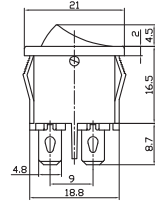

小型波动开关

Miniature Rocker Switch

MRS Series

小型带灯波动开关

Miniature Illuminated Rocker Switch

MIRS Series

MRS-101A-4 ON-OFF
10A 125VAC; 6A 250VAC
SPST 2P

MRS-102A-4 ON-ON
MRS-103A-4 ON-OFF-ON
10A 125VAC; 6A 250VAC
SPDT 3P

MRS-101-5 ON-OFF
MRS-111-5 (ON)-OFF
10A 125VAC; 6A 250VAC
SPST 2P

MRS-102-6 ON-ON
12A 125VAC; 6A 250VAC
SPDT 3P

MRS-101-7 ON-OFF
10A 125VAC; 6A 250VAC
SPST 2P

MRS-101-8 ON-OFF
13A 125VAC; 6.5A 250VAC
SPST 2P

MIRS-101-8 ON-OFF
SPST 3P
MRS-102-8 ON-ON
MRS-103-8 ON-OFF-ON
13A 125VAC; 6.5A 250VAC
SPDT 3P