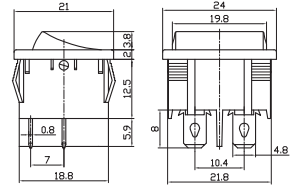

小型波动开关

小型带灯波动开关

Miniature Rocker Switch

Miniature Illuminated Rocker Switch

MRS Series

MIRS Series

MRS-201 ON-OFF  
MRS-211 (ON)-OFF  
MRS-201A ON-OFF  
MRS-211A (ON)-OFF  
DPST 4P

MRS-202 ON-ON  
MRS-203 ON-OFF-ON  
MRS-202A ON-ON  
MRS-203A ON-OFF-ON  
DPDT 6P