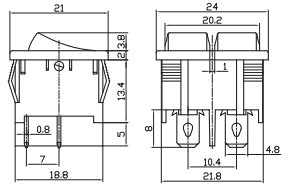

MRS-2102 ON-ON
MRS-2103 ON-OFF-ON
MRS-2102A ON-ON
MRS-2103A ON-OFF-ON
DPDT 6P