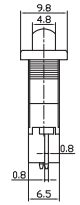

MRS-101-5 ON-OFF
MRS-111-5 (ON)-OFF
10A 125VAC; 6A 250VAC
SPST 2P