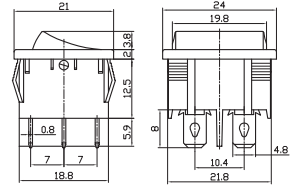

小型波动开关

小型带灯波动开关

Miniature Rocker Switch

Miniature Illuminated Rocker Switch

MRS Series

MIRS Series

MRS-201 ON-OFF  
MRS-211 (ON)-OFF  
MRS-201A ON-OFF  
MRS-211A (ON)-OFF  
DPST 4P

MRS-202 ON-ON  
MRS-203 ON-OFF-ON  
MRS-202A ON-ON  
MRS-203A ON-OFF-ON  
DPDT 6P