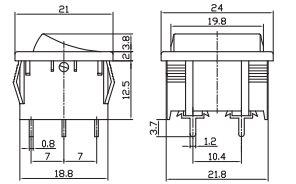

MRS-2101 ON-OFF
MRS-2111 (ON)-OFF
MRS-2101A ON-OFF
MRS-2111A (ON)-OFF
DPST 4P