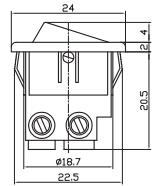

MRS-101-7 ON-OFF
10A 125VAC; 6A 250VAC
SPST 2P