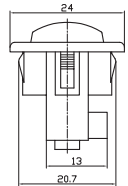

MRS-101-7 ON-OFF
10A 125VAC; 6A 250VAC
SPST 2P