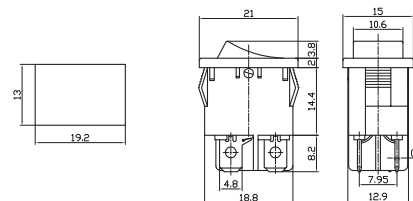

### 防水罩 Water proof cap

MRS-101 ON-OFF  
MRS-111 (ON)-OFF  
MRS-101A ON-OFF  
MRS-111A (ON)-OFF  
SPST 2P

MRS-102 MRS-102A ON-ON  
MRS-103 MRS-103A ON-OFF-ON  
MRS-112 MRS-112A ON-(ON)  
SPDT 3P

MRS-2-101-2 ON-OFF  
MRS-2-101A-2 ON-OFF  
SPST 2P  
MIRS-101 ON-OFF  
MIRS-101A ON-OFF  
SPST 3P