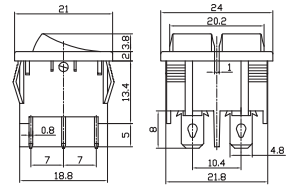

MIRS-101AE-111A ON-ON/(ON)-OFF
20A 12VDC
DPST 5P