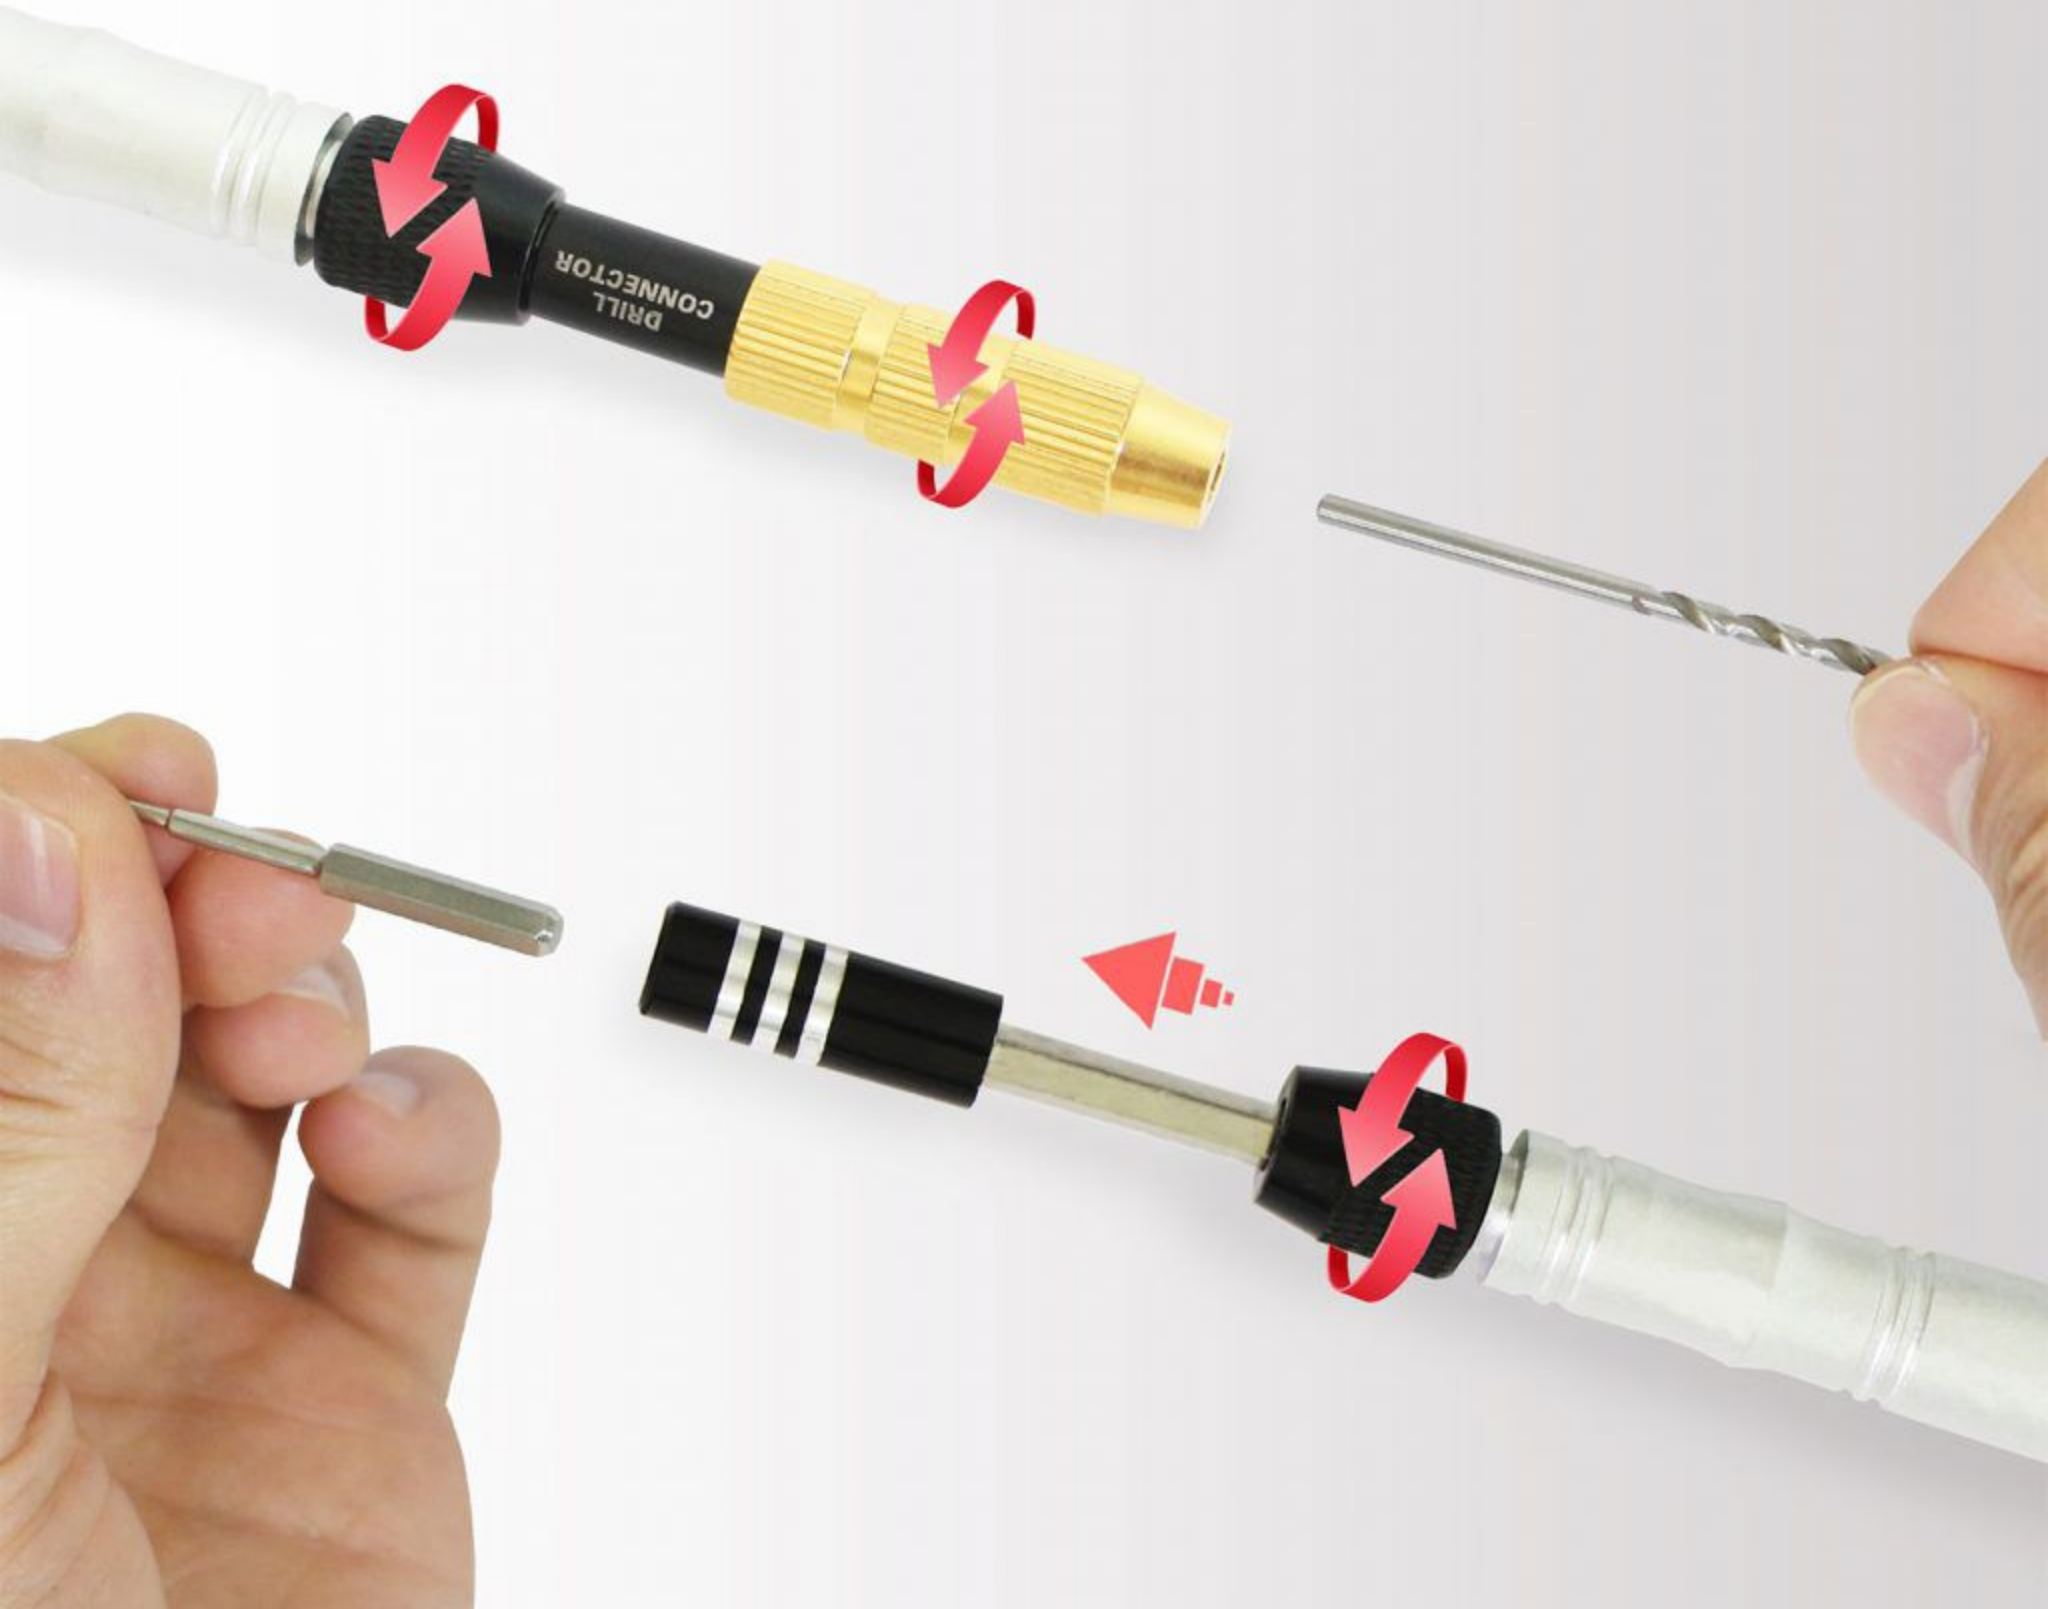

Mini Multifunction DIY Set

MT34

**Various blades meet
the needs of different work scenes.**

Various accessories meet the needs of different work scenes.

Blade Size

Bits Model

M4.0

M4.5