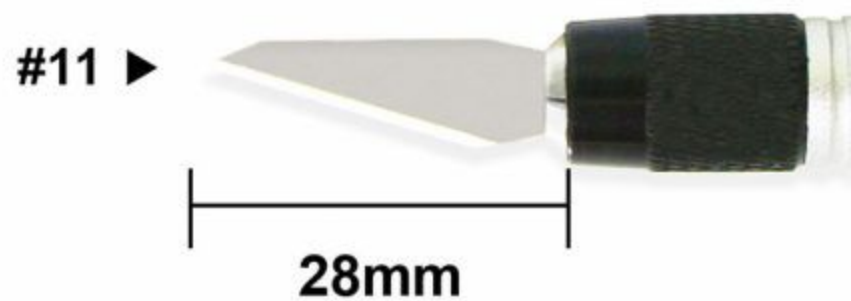

Mini Multifunction DIY Set

MT34

**Various blades meet
the needs of different work scenes.**

Various accessories meet the needs of different work scenes.

Blade Size

Bits Model

M4.0

M4.5

M5.0

M5.5

M6.0

M7.0

⊕ 0.8

⊕ 0.8

⊕ 1.2

⊕ 1.5