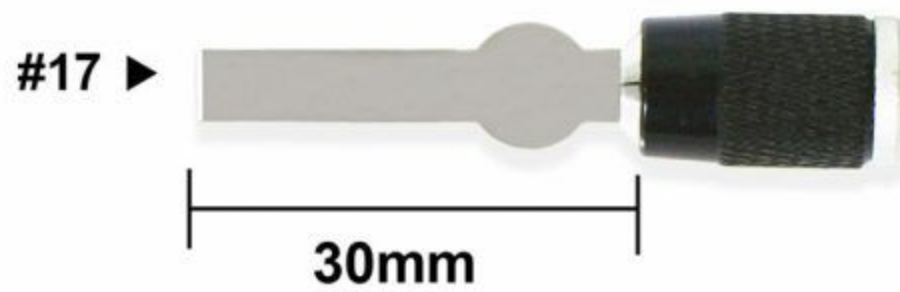

Mini Multifunction DIY Set

MT34

**Various blades meet
the needs of different work scenes.**

Various accessories meet the needs of different work scenes.

Blade Size

Bits Model

M4.0

M4.5

M5.0

M5.5

M6.0

M7.0

⊕ 0.8

⊕ 0.8

⊕ 1.2

⊕ 1.5