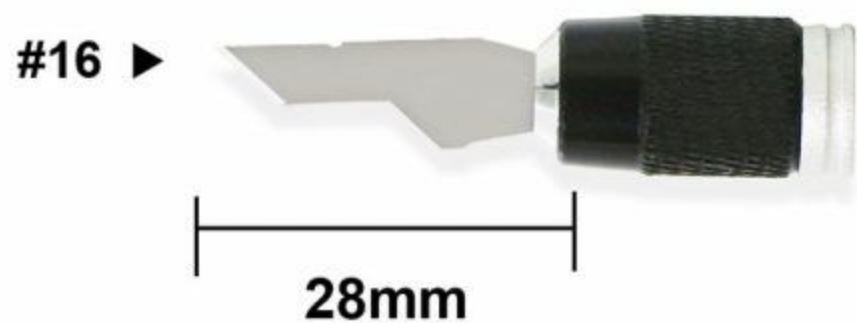

Mini Multifunction DIY Set

MT34

**Various blades meet
the needs of different work scenes.**

Various accessories meet the needs of different work scenes.

Blade Size

Bits Model

M4.0

M4.5

M5.0

M5.5

M6.0

M7.0

⊕ 0.8

⊕ 0.8

⊕ 1.2

⊕ 1.5