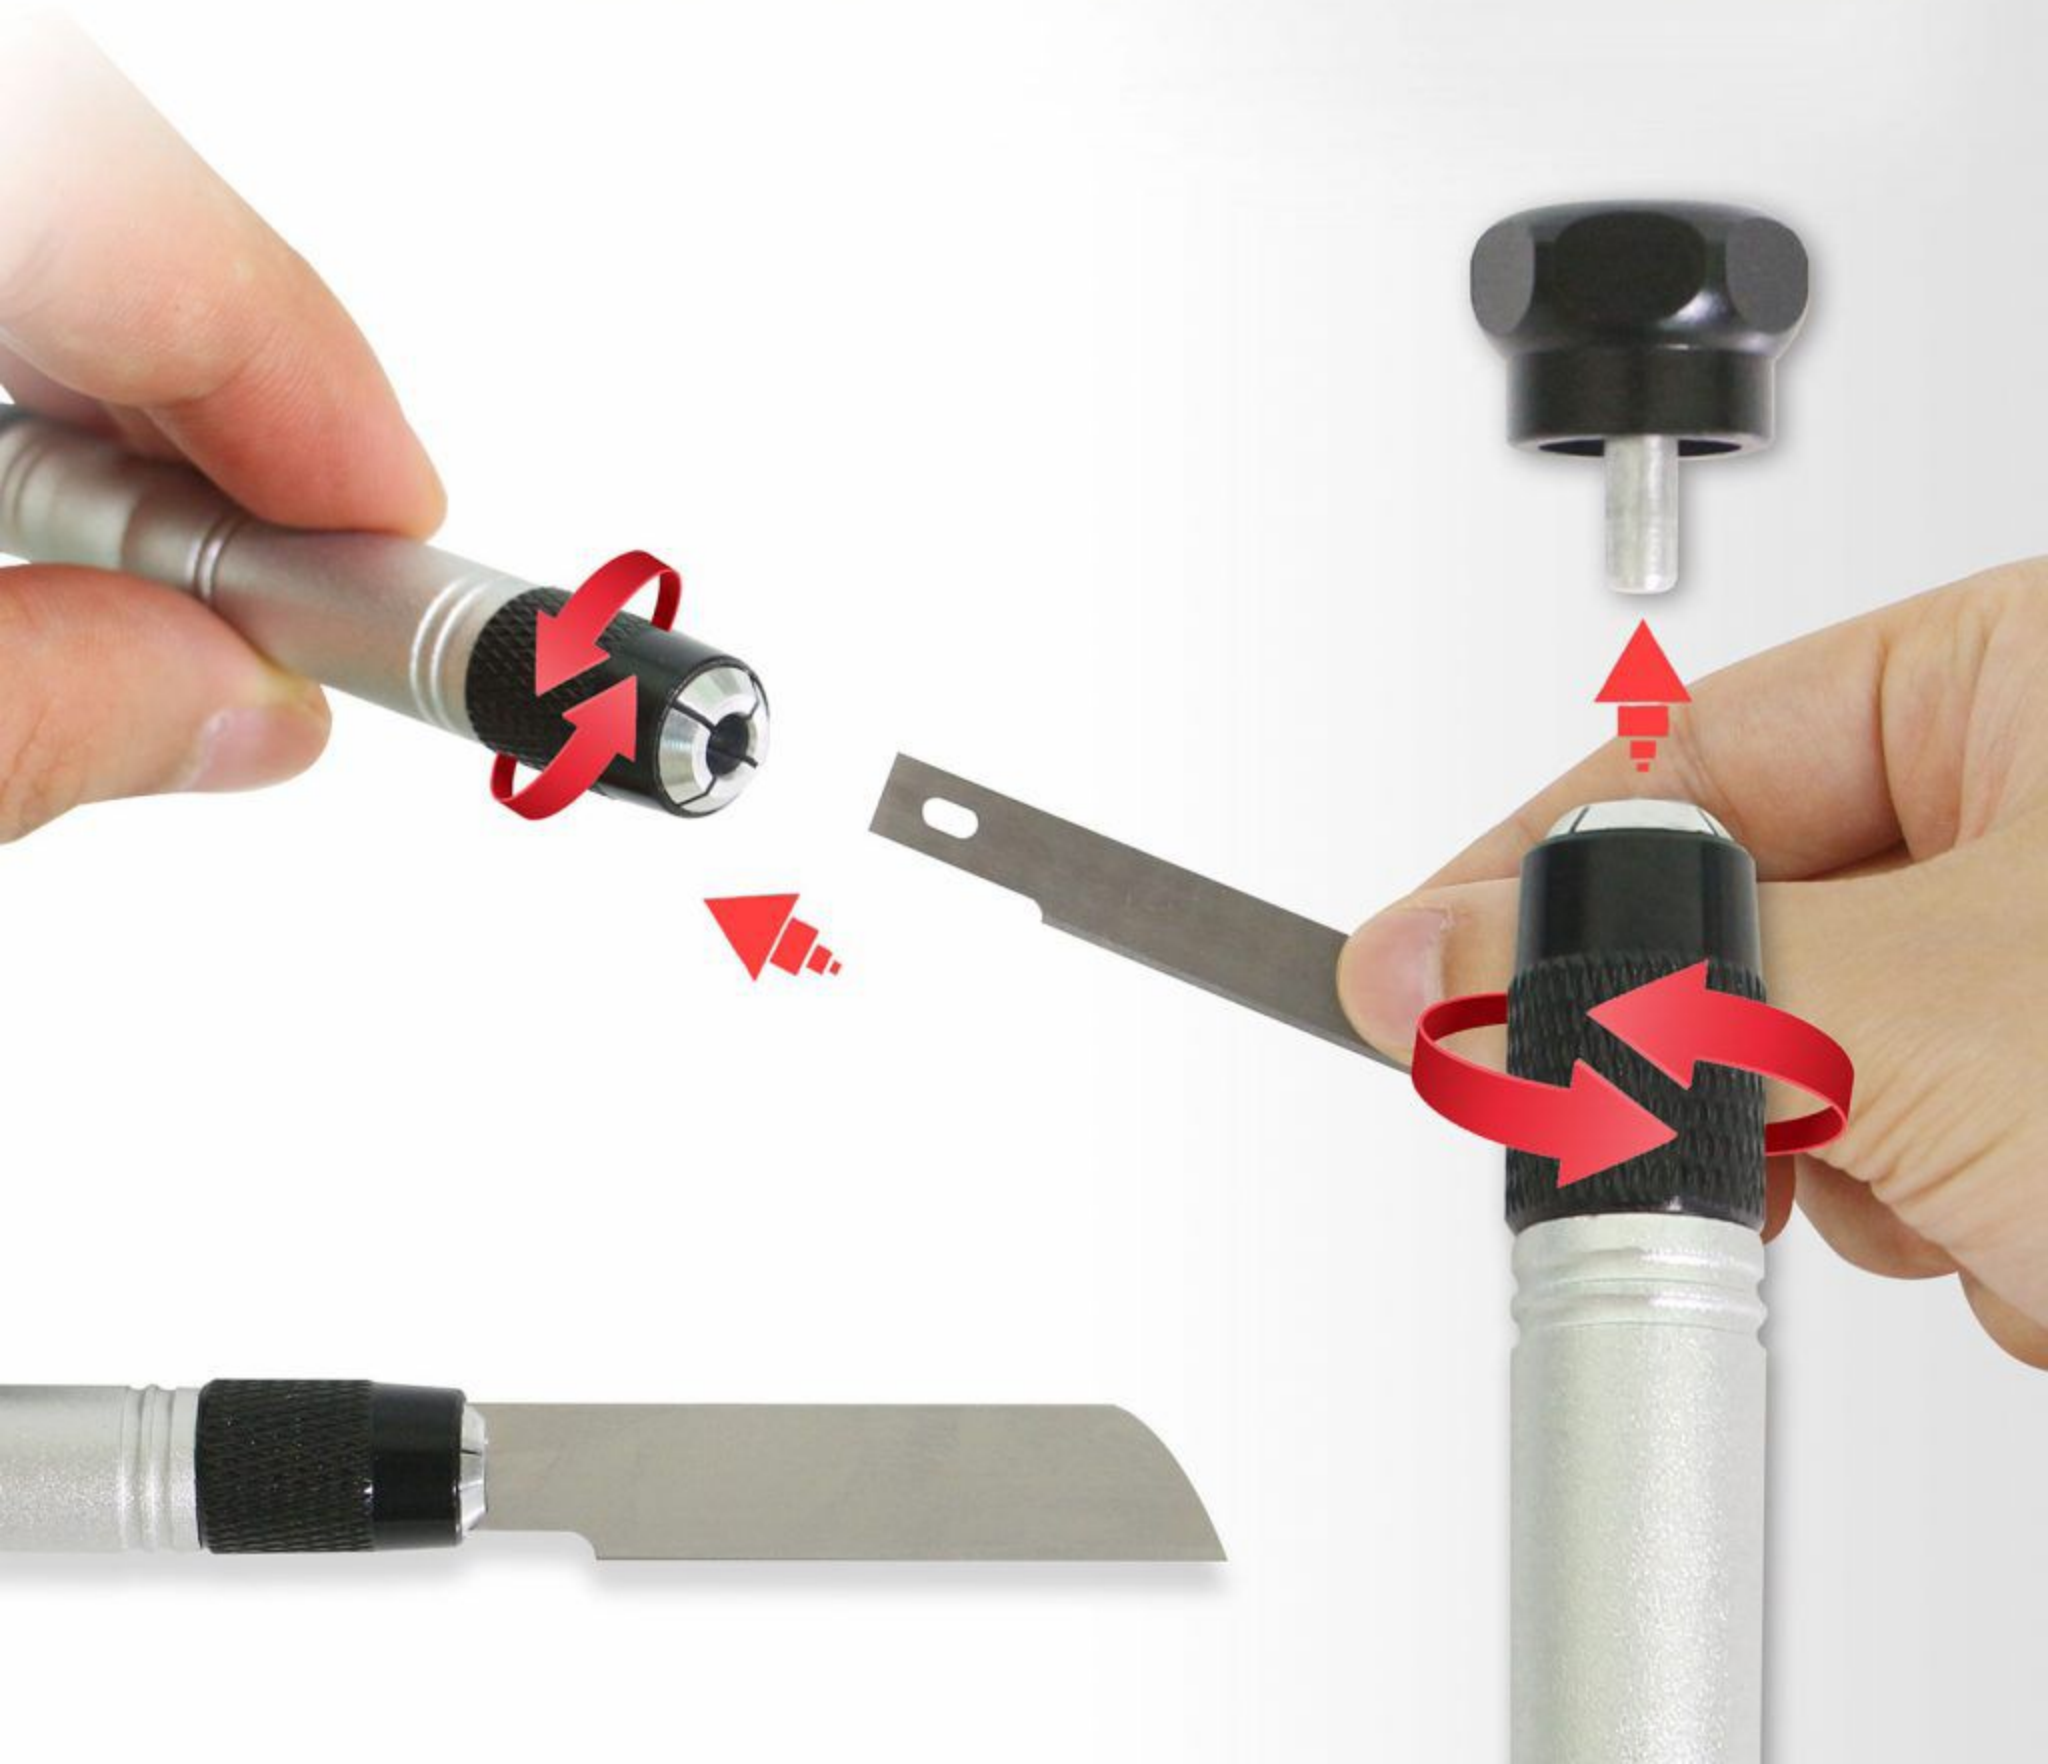

Mini Multifunction DIY Set

MT34

**Various blades meet
the needs of different work scenes.**

Various accessories meet the needs of different work scenes.

Blade Size

Bits Model

M4.0

M4.5