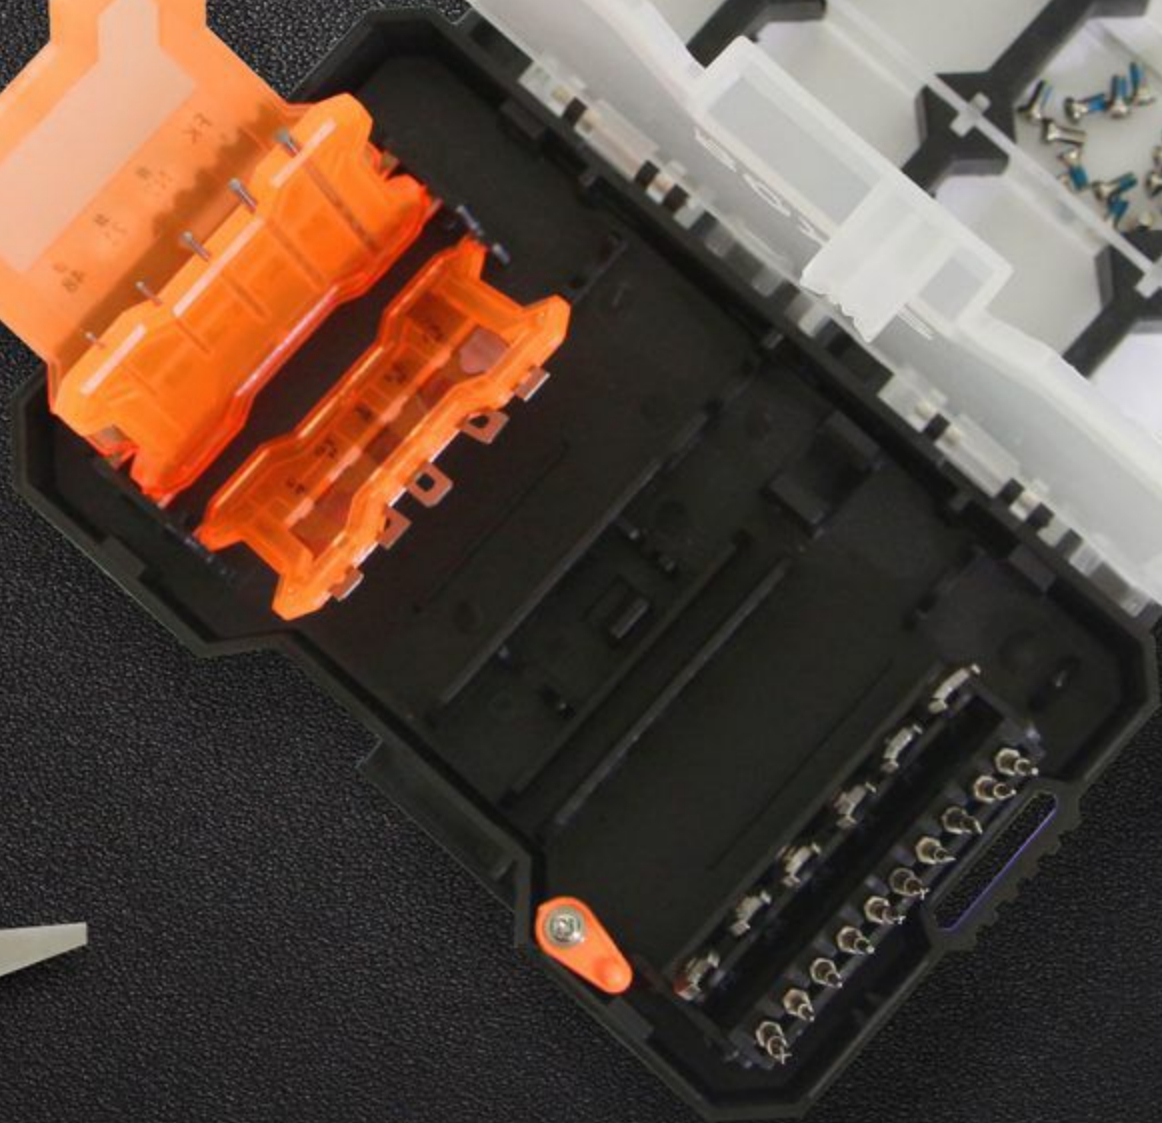

Mini Multifunction DIY Set

MT34

**Various blades meet
the needs of different work scenes.**

Various accessories meet the needs of different work scenes.

Blade Size

Bits Model

M4.0

M4.5