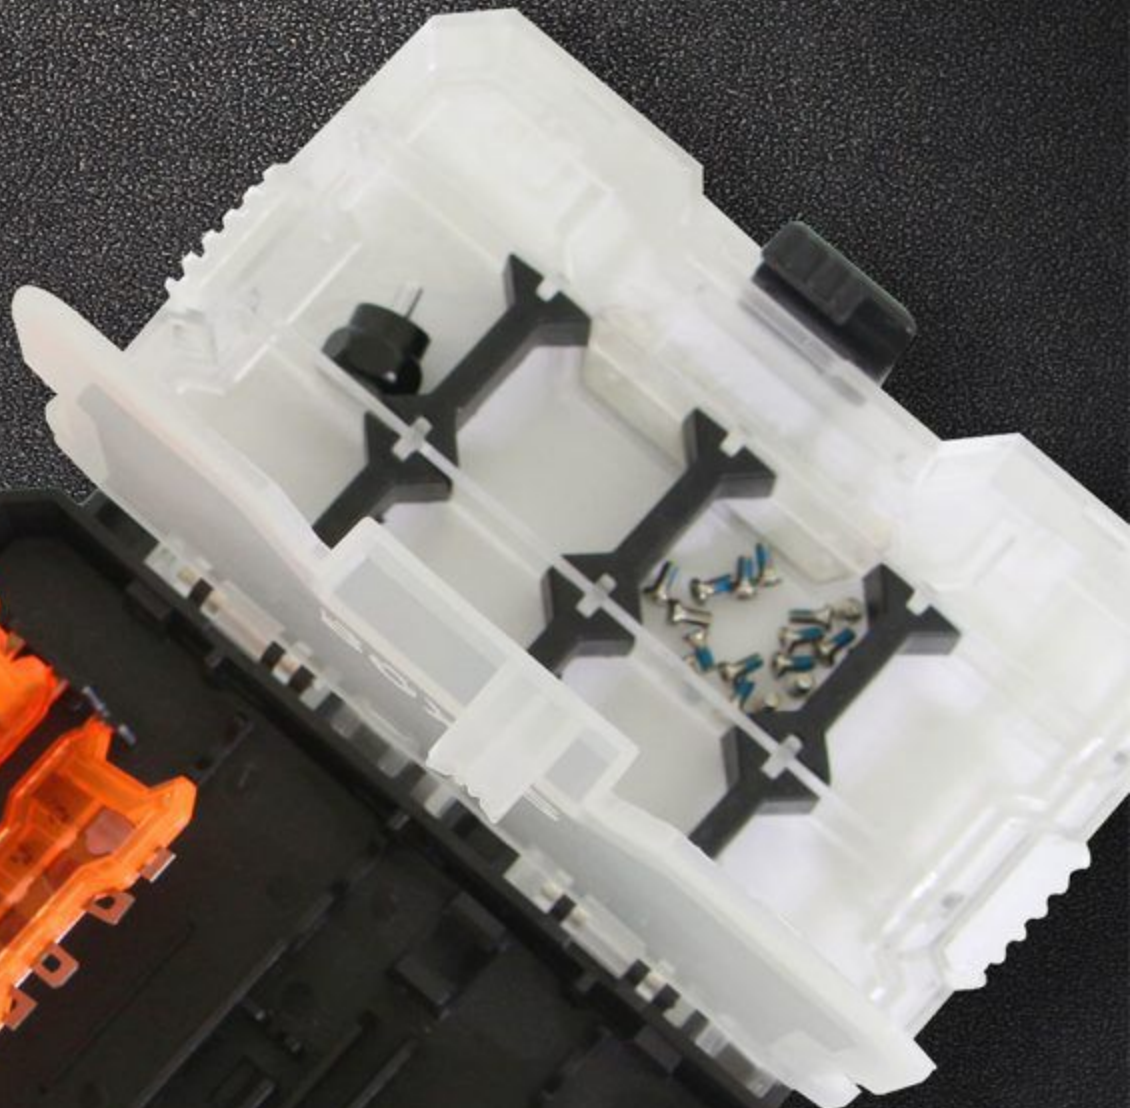

Mini Multifunction DIY Set

MT34

**Various blades meet
the needs of different work scenes.**

Various accessories meet the needs of different work scenes.

Blade Size

Bits Model

M4.0

M4.5