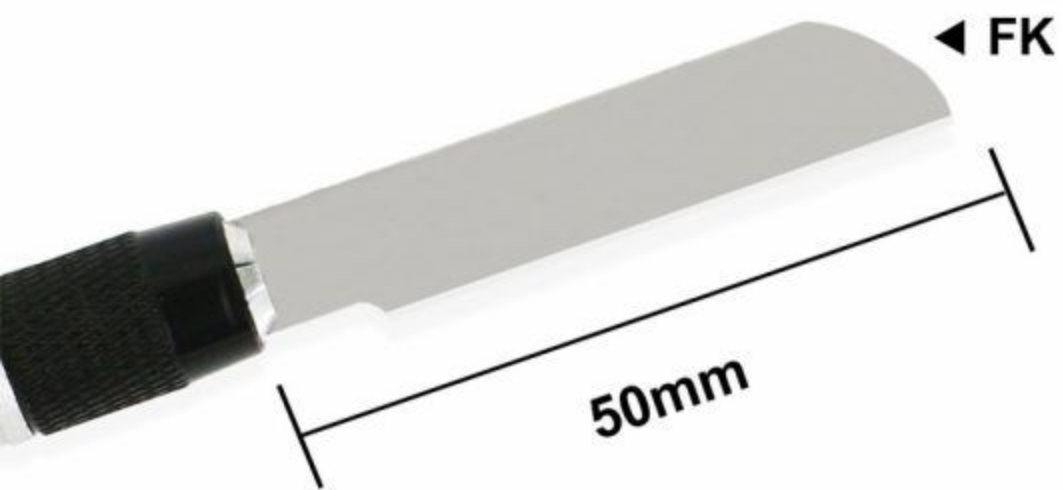

Mini Multifunction DIY Set

MT34

**Various blades meet
the needs of different work scenes.**

Various accessories meet the needs of different work scenes.

Blade Size

Bits Model

M4.0

M4.5