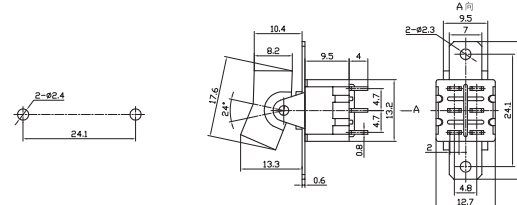

### 端子种类Terminal options

### 摇臂种类 Rocker options

**RLS-102-A1** ON-ON  
**RLS-112-A1** ON-(ON)  
**RLS-103-A1** ON-OFF-ON  
**RLS-113-A1** ON-OFF-(ON)  
**RLS-123-A1** (ON)-OFF-(ON)  
 SPDT 3P

**RLS-202-A1** ON-ON  
**RLS-212-A1** ON-(ON)  
**RLS-203-A1** ON-OFF-ON  
**RLS-213-A1** ON-OFF-(ON)  
**RLS-223-A1** (ON)-OFF-(ON)  
 DPDT 6P