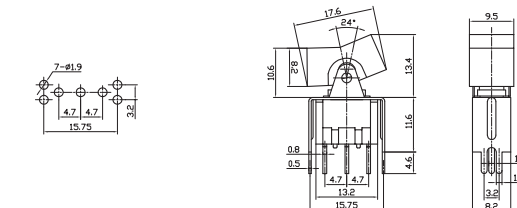

### 摇臂种类 Rocker options

**RLS-102-A1** ON-ON  
**RLS-112-A1** ON-(ON)  
**RLS-103-A1** ON-OFF-ON  
**RLS-113-A1** ON-OFF-(ON)  
**RLS-123-A1** (ON)-OFF-(ON)  
 SPDT 3P

**RLS-202-A1** ON-ON  
**RLS-212-A1** ON-(ON)  
**RLS-203-A1** ON-OFF-ON  
**RLS-213-A1** ON-OFF-(ON)  
**RLS-223-A1** (ON)-OFF-(ON)  
 DPDT 6P

**RLS-302-A1** ON-ON  
**RLS-303-A1** ON-OFF-ON  
 3PDT 9P

**RLS-102-A2T** ON-ON  
**RLS-112-A2T** ON-(ON)  
**RLS-103-A2T** ON-OFF-ON  
**RLS-113-A2T** ON-OFF-(ON)  
**RLS-123-A2T** (ON)-OFF-(ON)  
 SPDT 3P