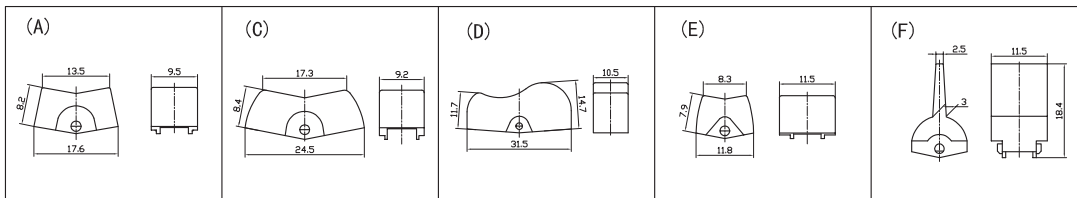

摇臂种类 Rocker options