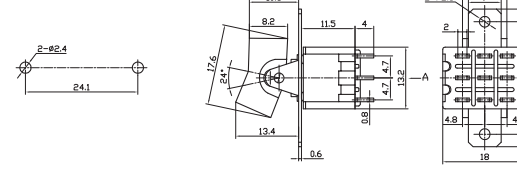

RLS-302-A1 ON-ON
RLS-303-A1 ON-OFF-ON
3PDT 9P