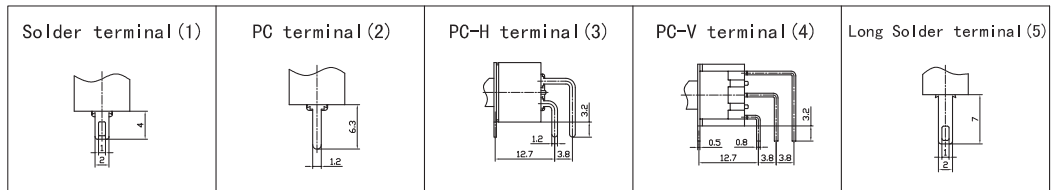

小型摇臂开关 Miniature Rocker and Lever Handle Switch RLS Series

型号说明 Ordering Information

RLS-102-A2T

- 支架 Support bracket
- 端子种类 Terminal options
- 摇臂种类 Rocker options
- 电路特性 Circuitry trait
- 刀数 Poles
- 摇臂开关 Rocker and lever handle Switch

技术特性 Specification

- 1.规格 Rating:6A 125VAC;3A 250VAC
- 2.接触电阻 Contact Resistance:20mΩ max
- 3.绝缘电阻 Insulation Resistance:500VDC 1000MΩ min
- 4.耐电压 Dielectric Strength:1500VAC, 1Minute
- 5.操作温度 Operating Temperature:-25℃ ~ +85℃
- 6.电气寿命 Electrical Life:10,000 Cycles

电路特性Circuitry trait

02	ON	-	ON
12	ON	-	(ON)
03	ON	OFF	ON
13	ON	OFF	(ON)
23	(ON)	OFF	(ON)

( ) : 回弹指示 Indicates Momentary

端子种类Terminal options