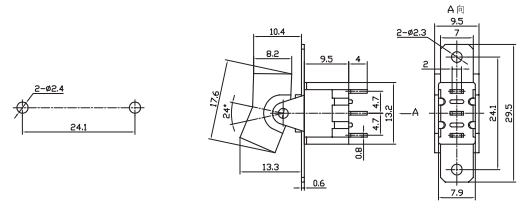

RLS-102-A1 ON-ON
RLS-112-A1 ON-(ON)
RLS-103-A1 ON-OFF-ON
RLS-113-A1 ON-OFF-(ON)
RLS-123-A1 (ON)-OFF-(ON)
SPDT 3P